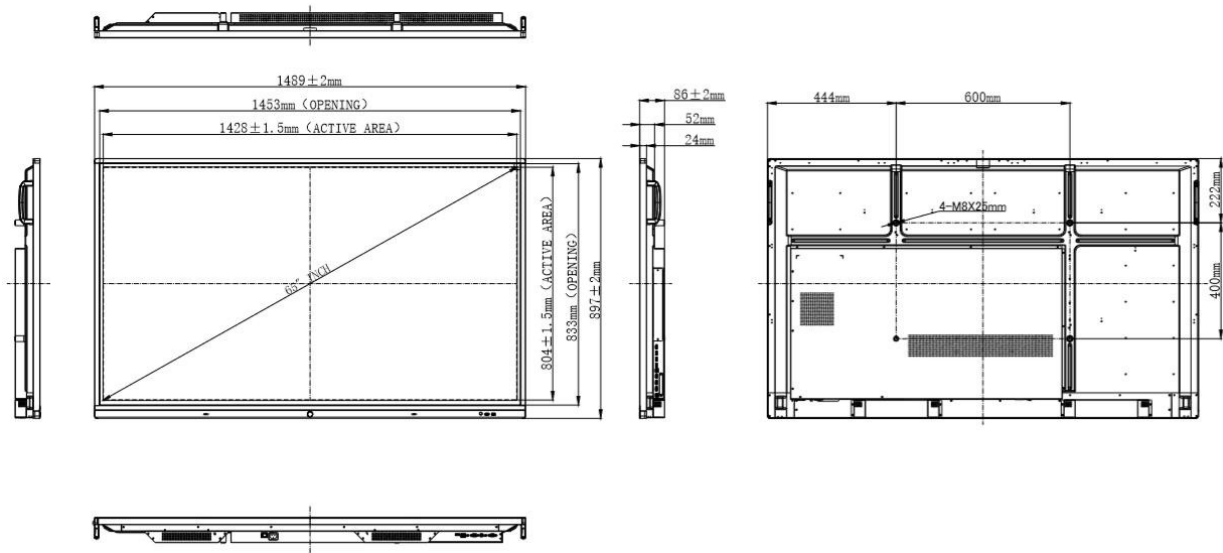

Compatible with detachable PC module

4K UI

4K HDMI OUT

4K Annotation at any channel

Low parallax, 1 mm air gap

Product Dimensions

Display

Model Name	ASTH-B65-CEE
Size	65 inch
Panel Type	IPS
Response Time	8ms
Aspect Ratio	16:9
Display Area	1428.48(H) × 803.52(V)mm
Resolution	3840(H)×2160(V)
Pixel Pitch	0.372×0.372mm
Refreshing Frequency	60Hz
Display Color	1.07B(10bit)
Contrast Ratio	1200:1
Viewing Angle	178°
Back Light Unit	DLED
Brightness with glass (typ)	350 cd/m ²
Brightness with glass (min)	300 cd/m ²
Life Time	30000 Hours

Key Location & Number	Front physical key, 1
Dimension LxHxD	1489×897×86mm
Dimension(package) LxWxH	1656×204×1050mm
Thickness of machine and wall mount	116mm(WIB9060G)
Wall-hanging Screw Spec	M8×25mm
VESA	600×400mm
Net Weight	40.20kg
Gross Weight	51.30kg