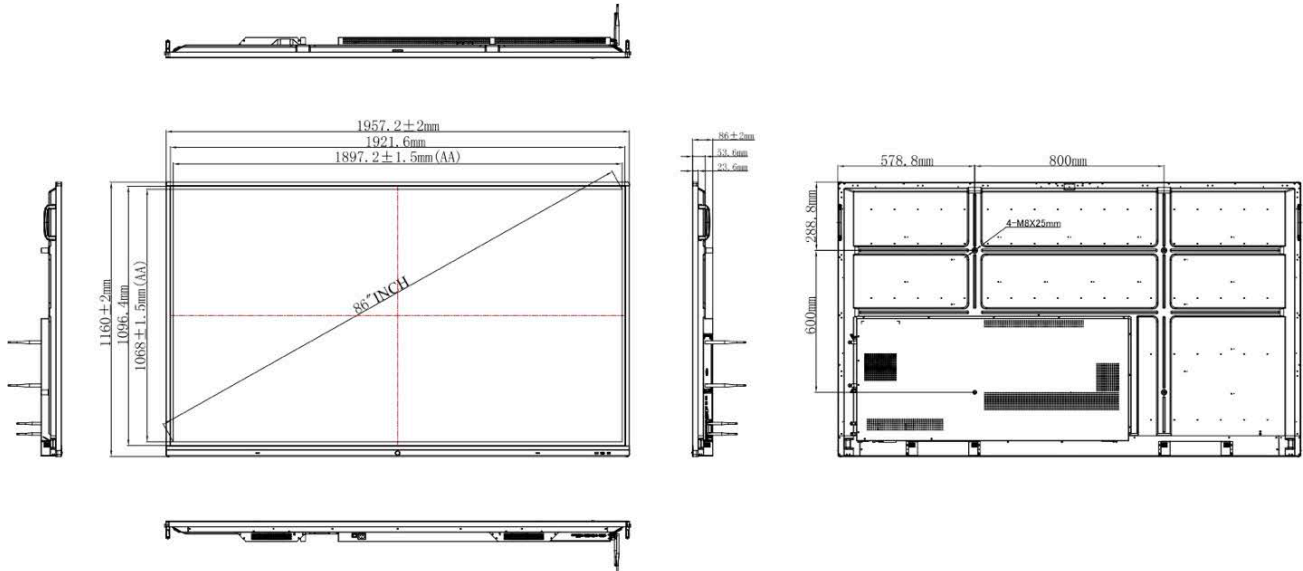

Compatible with detachable PC module

4K UI

4K HDMI OUT

4K Annotation at any channel

Low parallax, 1 mm air gap

Product Dimensions

Display

Model Name	ASTH-B86-CEE
Size	86 inch
Panel Type	IPS
Response Time	8ms
Aspect Ratio	16:9
Display Area	1895.04(H)×1065.96(V)mm
Resolution	3840(H)×2160(V)
Pixel Pitch	0.4935×0.4935mm
Refreshing Frequency	60Hz
Display Color	1.07B(10bit)
Contrast Ratio	1200:1
Viewing Angle	178°
Back Light Unit	DLED
Brightness with glass (typ)	350 cd/m ²
Brightness with glass (min)	300 cd/m ²
Life Time	30000 Hours

Key Location & Number	Front physical key, 1
Dimension LxHxD	1957.2×1160×86mm
Dimension(package) LxWxH	2211×280×1370mm
Thickness of machine and wall mount	116mm(WIB9060G)
Wall-hanging Screw Spec	M8×25mm
VESA	800×600mm
Net Weight	64.65kg
Gross Weight	95.55kg