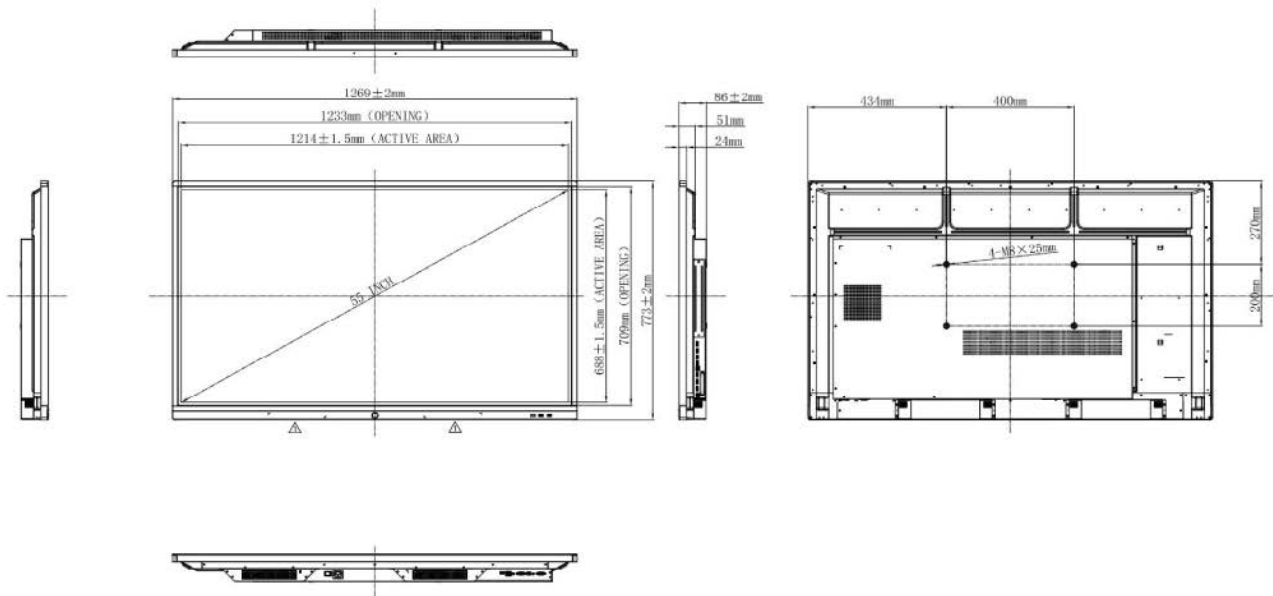

Compatible with detachable PC module

4K UI

4K HDMI OUT

4K Annotation at any channel

Low parallax, 1 mm air gap

Product Dimensions

Display

Model Name	ASTH-B55-CEE
Size	55 inch
Panel Type	IPS
Response Time	8ms
Aspect Ratio	0.672916667
Display Area	1209.6(H) × 680.4(V)mm
Resolution	3840(H)×2160(V)
Pixel Pitch	0.315×0.315mm
Refreshing Frequency	60Hz
Display Color	1.07B(10bit)
Contrast Ratio	1200:1
Viewing Angle	178°
Back Light Unit	DLED
Brightness with glass (typ)	300 cd/m ²
Brightness with glass (min)	350 cd/m ²
Life Time	≥30000 Hours

Key Location & Number	Front physical key, 1
Dimension LxHxD	1269×773×86mm
Dimension(package) LxWxH	1428×220×878mm
Thickness of machine and wall mount	116mm (WIB9060G)
Wall-hanging Screw Spec	M8×25mm
VESA	400×200mm
Net Weight	26.75kg
Gross Weight	34.35kg